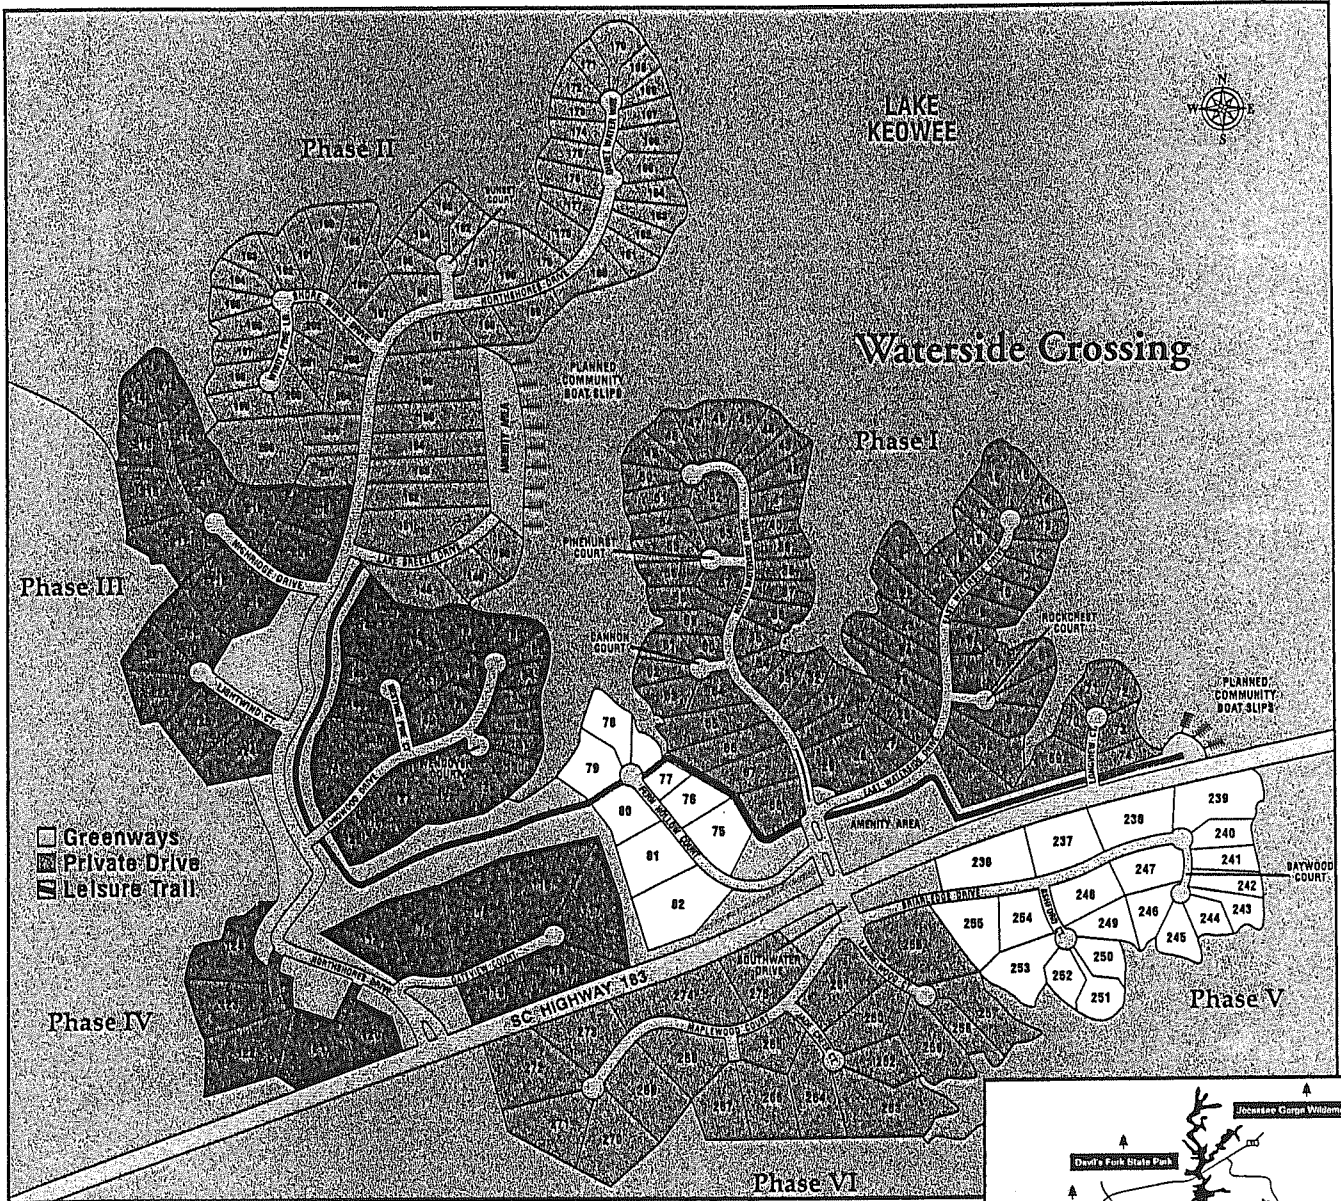

LAKE KEOWEE

Waterside Crossing

Awe-inspiring sunsets and spacious homesites adorned with mature hardwoods create this perfect setting. Residents take pleasure in being outdoors, hiking on the many nature walking trails, and enjoying the centrally located amenity area and waterfront pavilion. Ask a sales associate or visit our website for current availability and pricing.

EXTENSIVE CROSSINGS
ANNEX 12